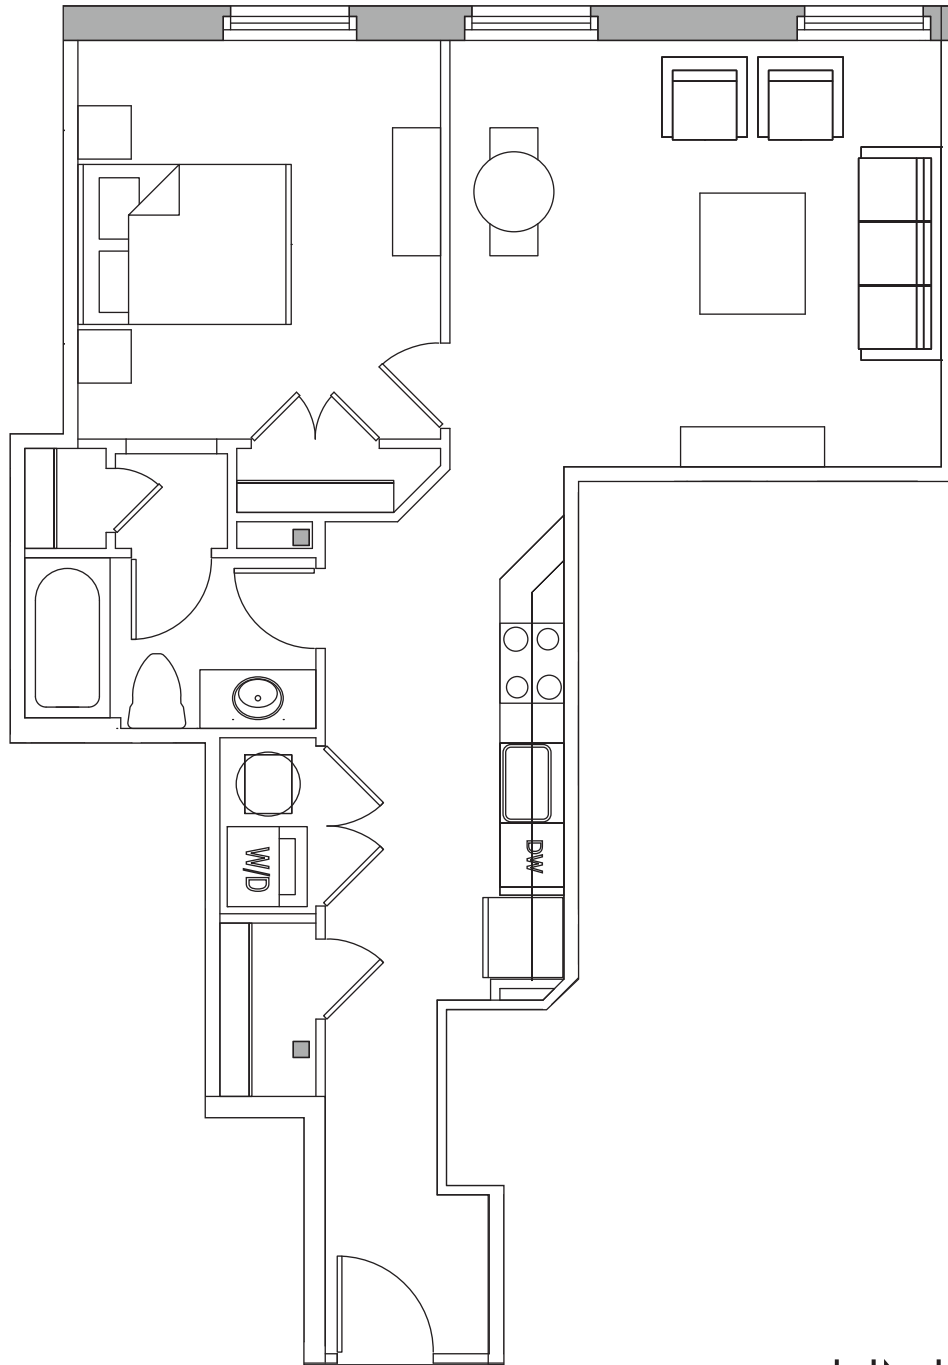

FOR MORE INFORMATION PLEASE CONTACT PROPERTY MANAGER

(434) 528-1112

1101 JEFFERSON STREET
LYNCHBURG, VIRGINIA 24504

UNIT TYPE F

- Gourmet kitchens with granite countertops, designer painted maple cabinets & stainless appliances
- Washer & dryer
- Stylish hardwood flooring

- Tile flooring in bathrooms with granite countertops and designer maple painted cabinets.
- Designer selected plumbing fixtures and directional lighting
- Custom blinds
- Ceiling fans

UNIT # 303

649 SF 1 BED - 1 BATH