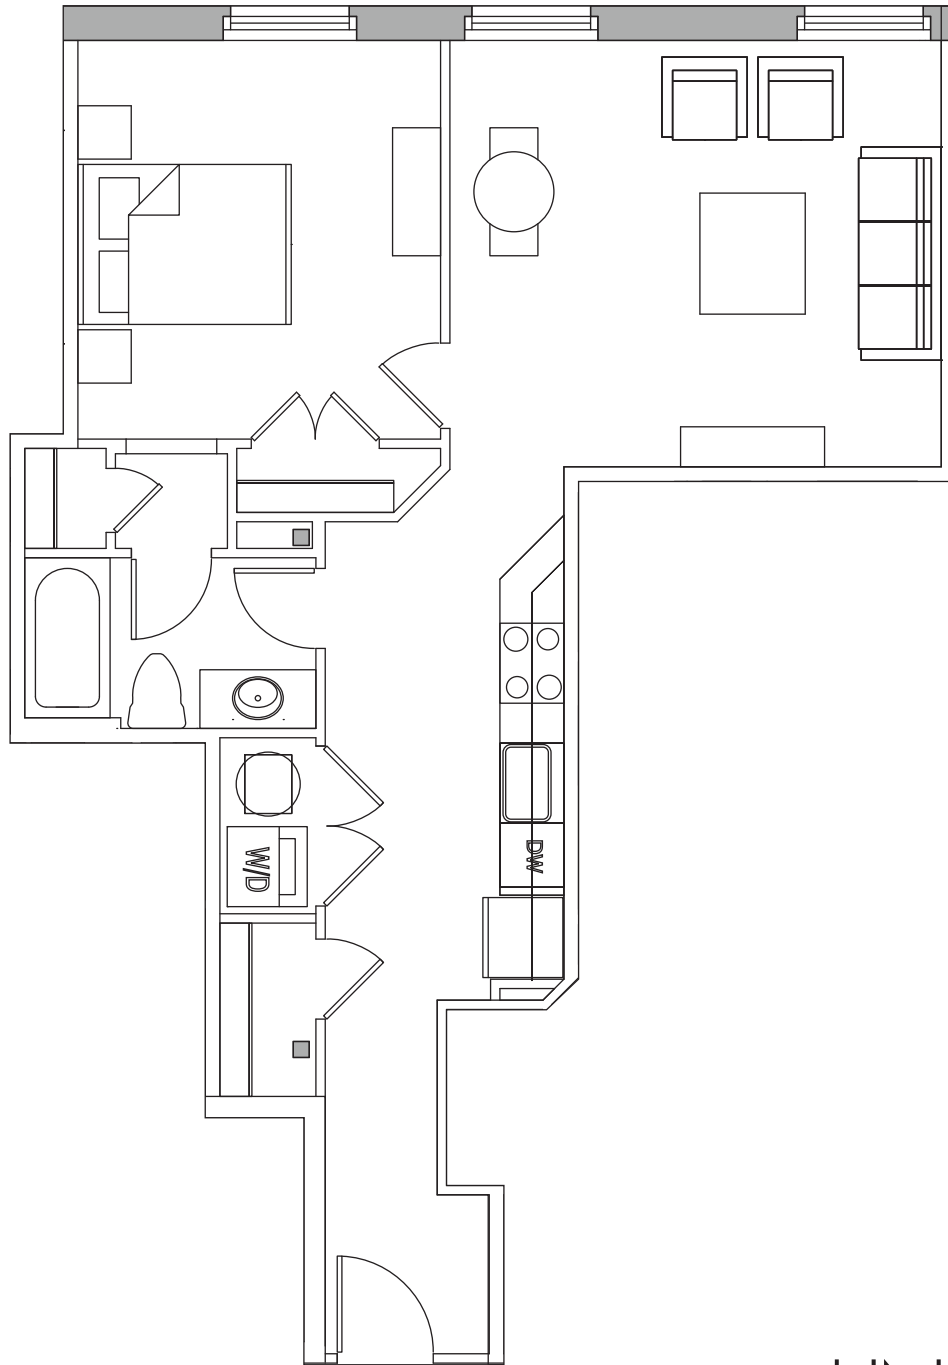

FOR MORE INFORMATION PLEASE CONTACT PROPERTY MANAGER

(434) 528-1112

1101 JEFFERSON STREET
LYNCHBURG, VIRGINIA 24504

UNIT TYPE F

UNIT # 703

669 SF 1 BED - 1 BATH

- Gourmet kitchens with granite countertops, designer painted maple cabinets & stainless appliances
- Washer & dryer
- Stylish hardwood flooring